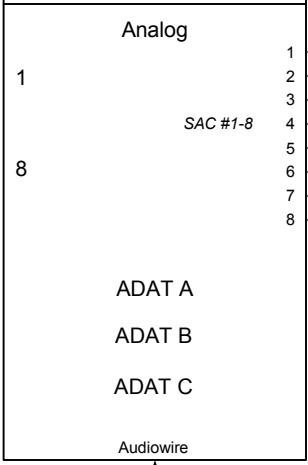

MOTU 1224

**System Outputs 9-16**

E

Idaho Shakespeare Festival	
Sound System Rep Diagram	
Drawn By: R. B. Ingraham	
Outputs 2	
08/05/13	Page 5 of 8

MOTU 2408 MKIII

Sound Card I/O #1

System Outputs 17-24

B

MOTU 2408 MKIII

Sound Card I/O #2

C

Idaho Shakespeare Festival Sound System Rep Diagram	
Drawn By: R. B. Ingraham	
Outputs 3	
08/05/13	Page 6 of 8