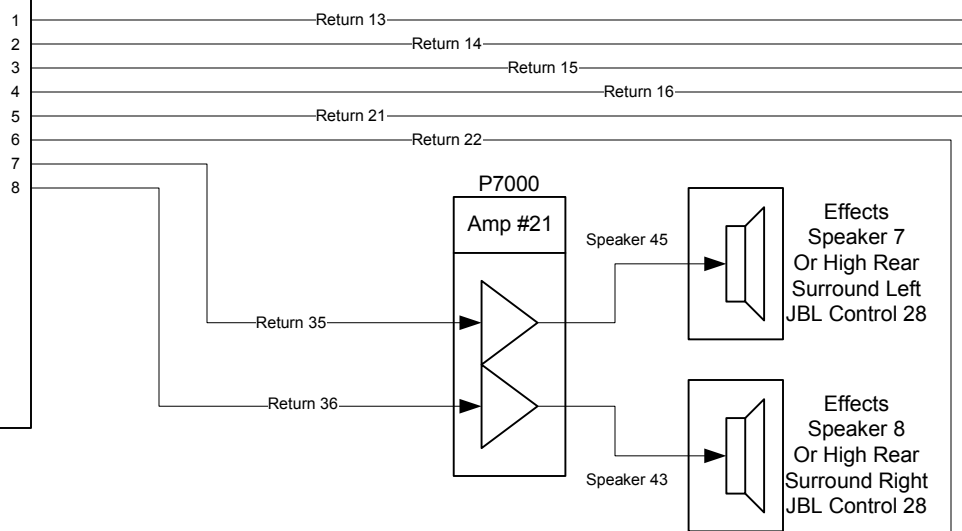

MOTU 1224

**System Outputs 9-16**

E

Idaho Shakespeare Festival	
Sound System Rep Diagram	
Drawn By: R. B. Ingraham	
Outputs 2	
08/05/13	Page 5 of 8

MOTU 2408 MKIII

Sound Card I/O #1

System Outputs 17-24

B

MOTU 2408 MKIII

Sound Card I/O #2

C

Idaho Shakespeare Festival Sound System Rep Diagram	
Drawn By: R. B. Ingraham	
Outputs 3	
08/05/13	Page 6 of 8