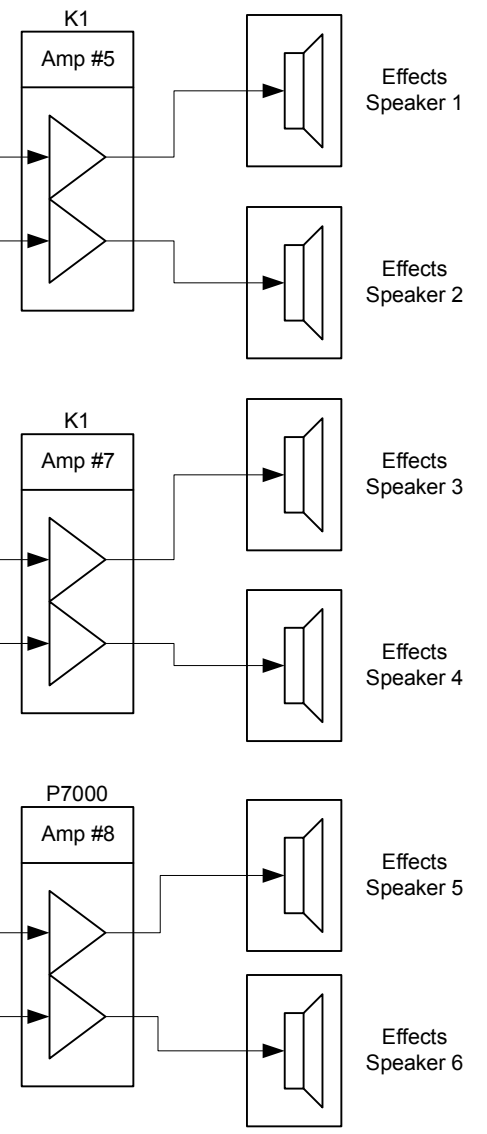

MOTU 1224

**System Outputs 9-16**

E

Idaho Shakespeare Festival	
Sound System Rep Diagram	
Drawn By: R. B. Ingraham	
Outputs 2	
08/05/13	Page 5 of 8

MOTU 2408 MKIII

Sound Card I/O #1

System Outputs 17-24

B

MOTU 2408 MKIII

Sound Card I/O #2

C

Idaho Shakespeare Festival Sound System Rep Diagram	
Drawn By: R. B. Ingraham	
Outputs 3	
08/05/13	Page 6 of 8