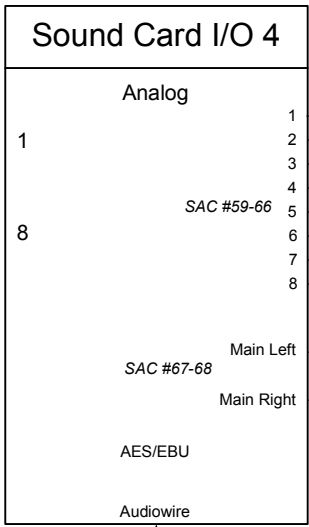

MOTU 1224

**System Outputs 9-16**

E

Idaho Shakespeare Festival	
Sound System Rep Diagram	
Drawn By: R. B. Ingraham	
Outputs 2	
08/05/13	Page 5 of 8

MOTU 2408 MKIII

Sound Card I/O #1

System Outputs 17-24

B

MOTU 2408 MKIII

Sound Card I/O #2

C

Idaho Shakespeare Festival Sound System Rep Diagram	
Drawn By: R. B. Ingraham	
Outputs 3	
08/05/13	Page 6 of 8