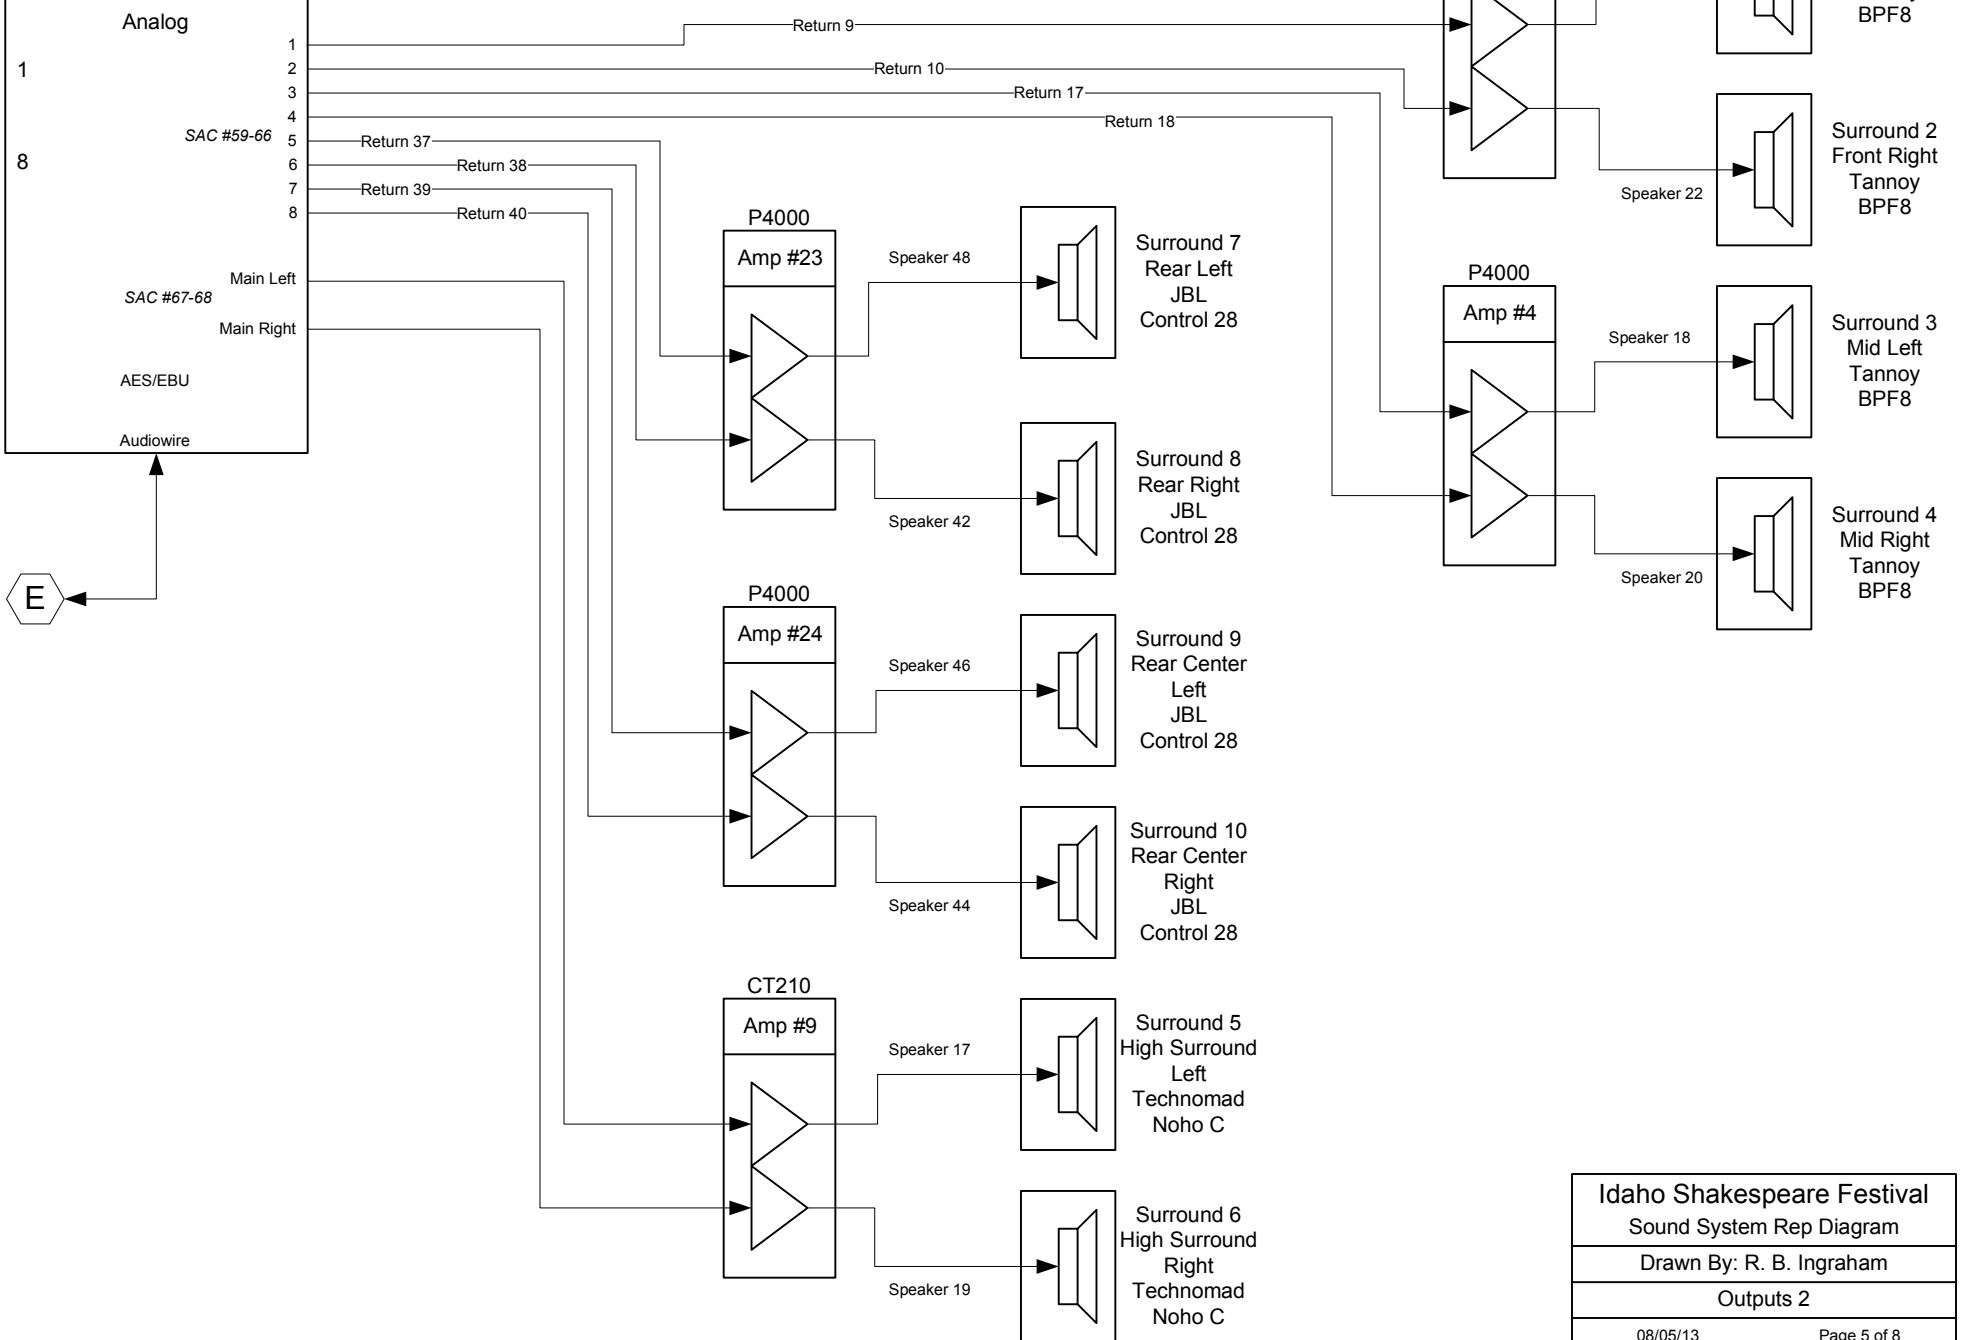

MOTU 1224

**System Outputs 9-16**

E

Idaho Shakespeare Festival	
Sound System Rep Diagram	
Drawn By: R. B. Ingraham	
Outputs 2	
08/05/13	Page 5 of 8

MOTU 2408 MKIII

Sound Card I/O #1

System Outputs 17-24

B

MOTU 2408 MKIII

Sound Card I/O #2

C

Idaho Shakespeare Festival Sound System Rep Diagram	
Drawn By: R. B. Ingraham	
Outputs 3	
08/05/13	Page 6 of 8