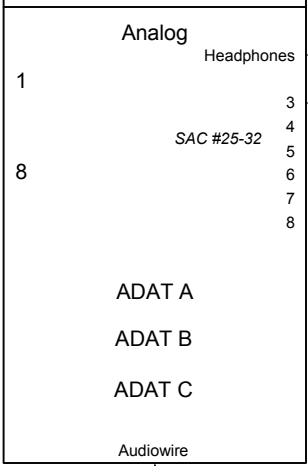

MOTU 1224

**System Outputs 9-16**

E

Idaho Shakespeare Festival	
Sound System Rep Diagram	
Drawn By: R. B. Ingraham	
Outputs 2	
08/05/13	Page 5 of 8

MOTU 2408 MKIII

Sound Card I/O #1

System Outputs 17-24

B

MOTU 2408 MKIII

Sound Card I/O #2

C

Idaho Shakespeare Festival Sound System Rep Diagram	
Drawn By: R. B. Ingraham	
Outputs 3	
08/05/13	Page 6 of 8